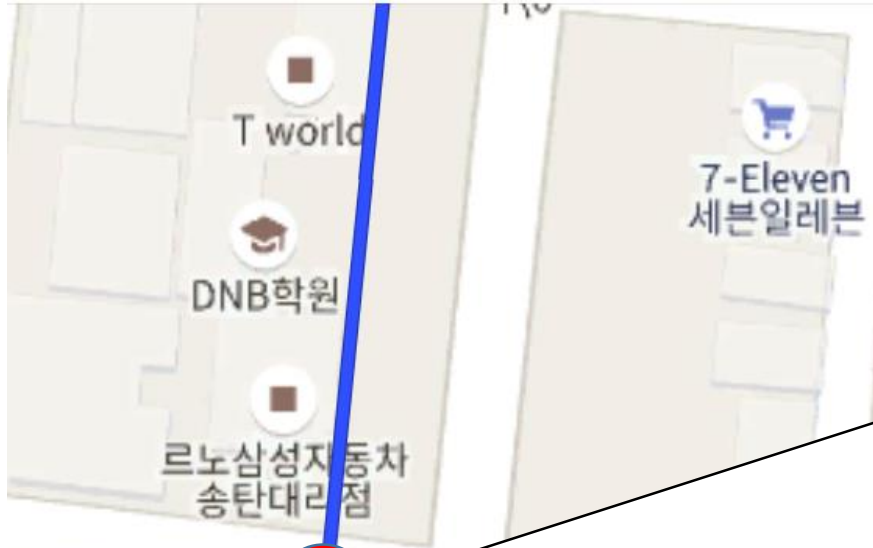

# Directions to Pyeongtaek Immigration Office(평택출입국관리사무소)

**Take off Bus at  
Songtan Branch Office(Songtan Chuljangso)**

Address: 1375, Gyeonggi-daero, Pyeongtaek-si, Gyeonggi-do  
경기도 평택시 경기대로 1375

Hours: 0900-1800,  
Mon-Fri  
(Closed KN holidays)