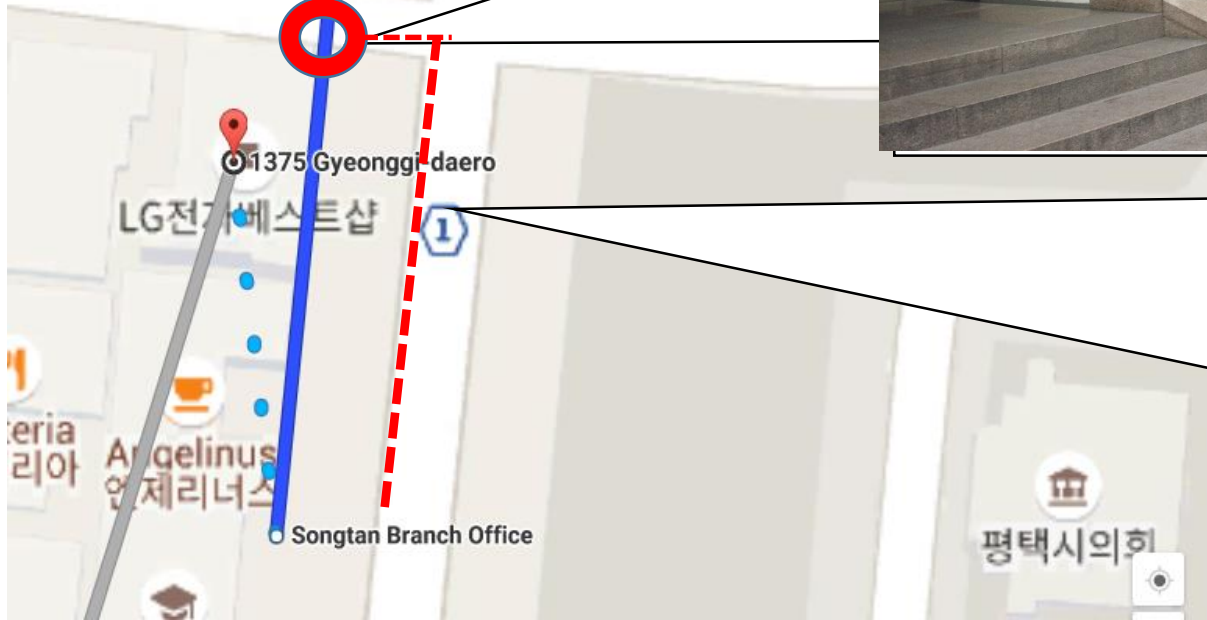

# Directions to Pyeongtaek Immigration Office(평택출입국관리사무소)

**Take off Bus at  
Songtan Branch Office(Songtan Chuljangso)**

Address: 1375, Gyeonggi-daero, Pyeongtaek-si, Gyeonggi-do  
경기도 평택시 경기대로 1375

Hours: 0900-1800,  
Mon-Fri  
(Closed KN holidays)