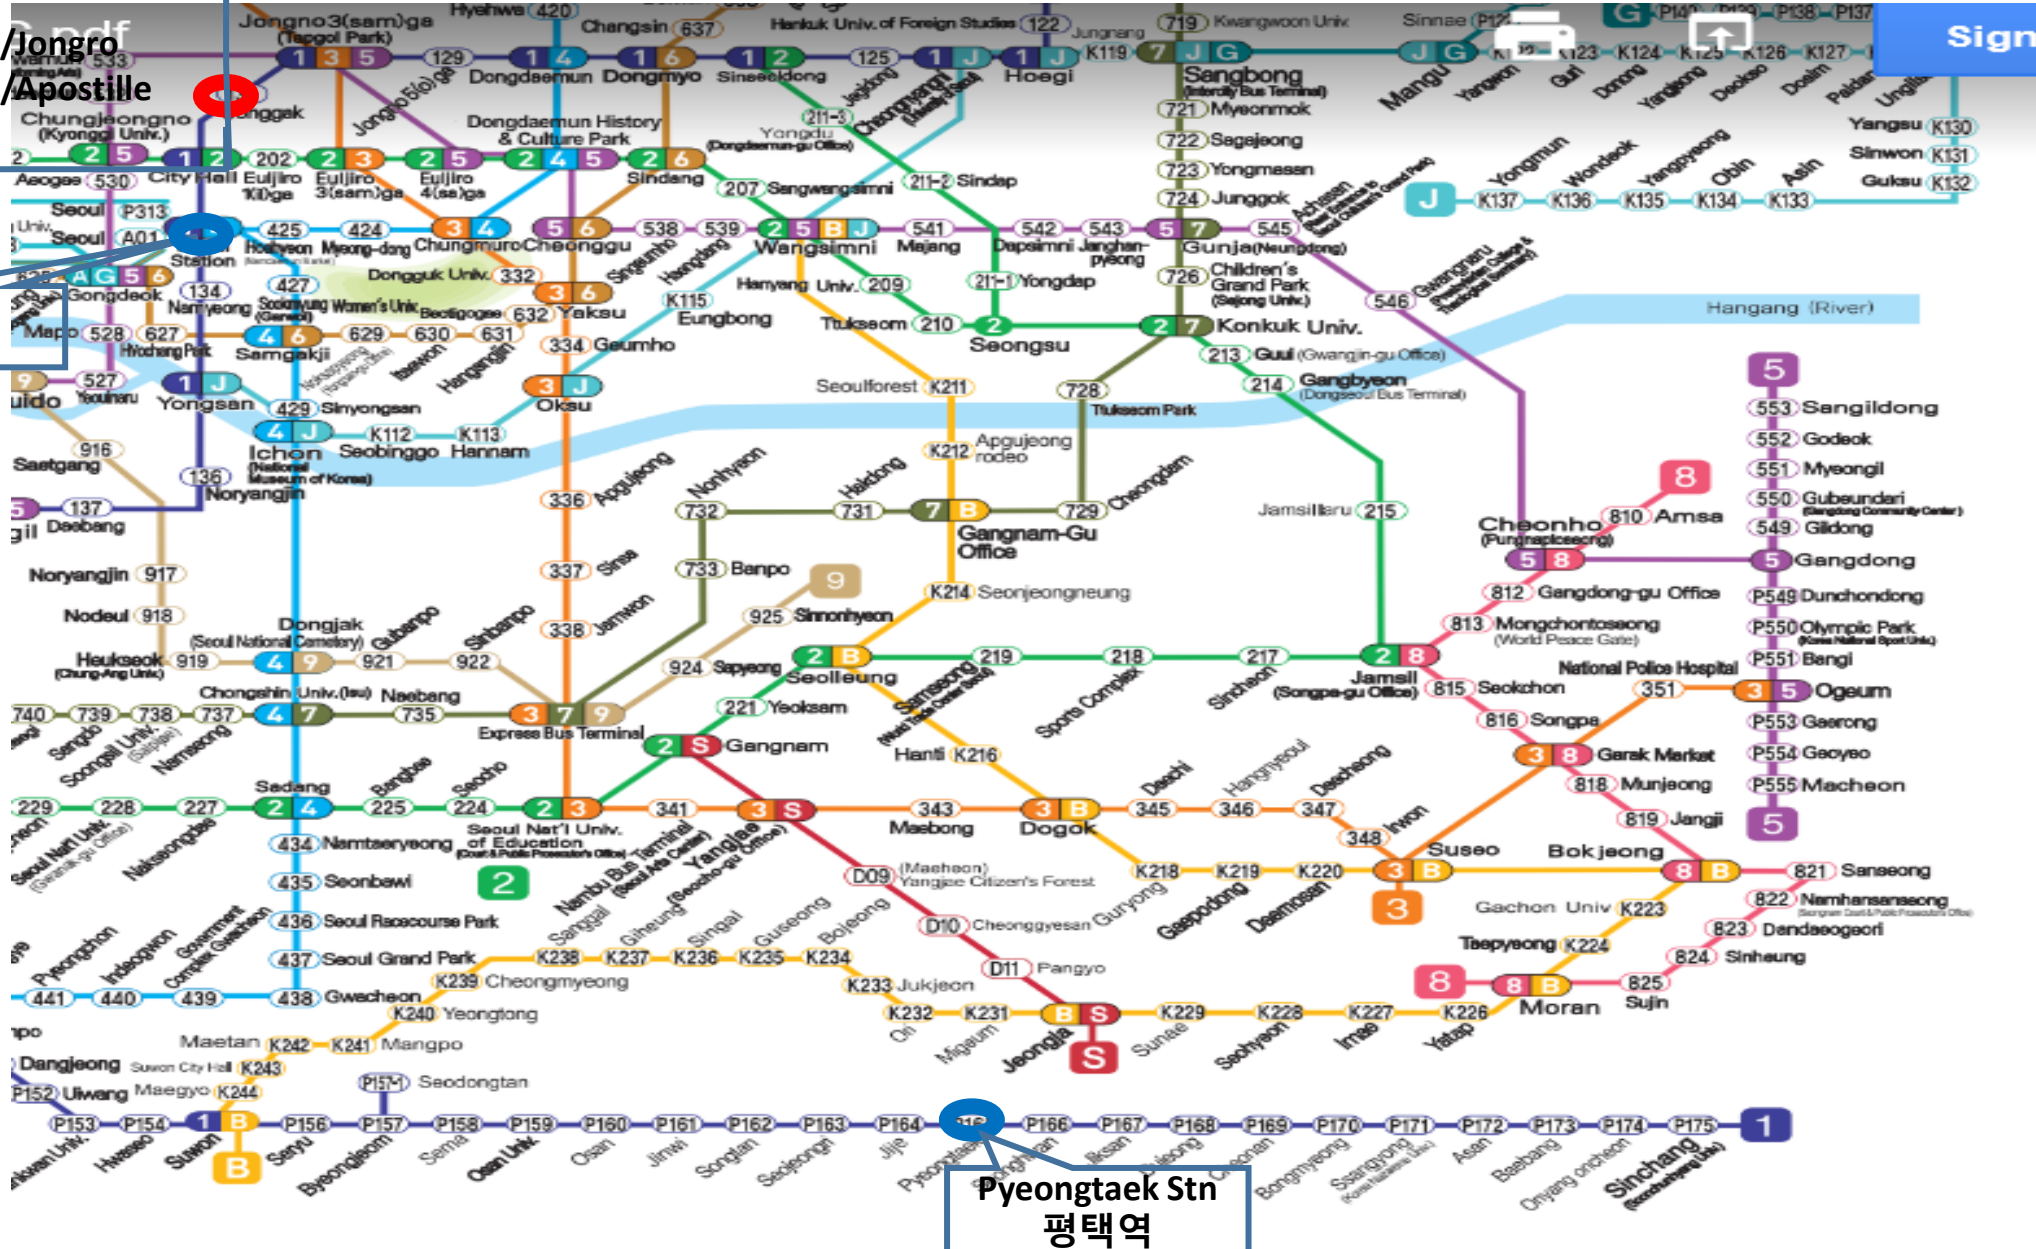

Directions to Jongro Ward Office and Apostille Office

Jonggak Stn
 종각역
 US Embassy/Jongro
 Ward Office/Apostille
 Office

Seoul Stn
 서울역

Pyeongtaek Stn
 평택역

US Embassy/Jongro Ward Office/Apostille Office

미국대사관/종로구청/아포스티유 사무소(트윈트리타워 A동 15층)

Apostille Office - Twin Tree Tower A 15F

****Same Day Service – by 1430**

Jongro Ward Office 1F